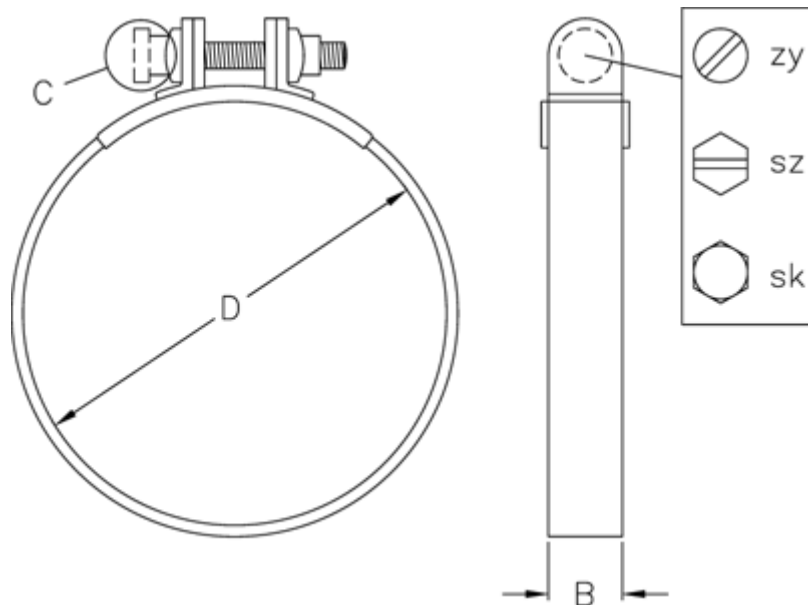

# Data Sheet

Article number: 021000000005

Description: Sealing Clamp S 5 W1

## Measures

C (screw type) = ZY

Diameter D = 5

Width B = 5